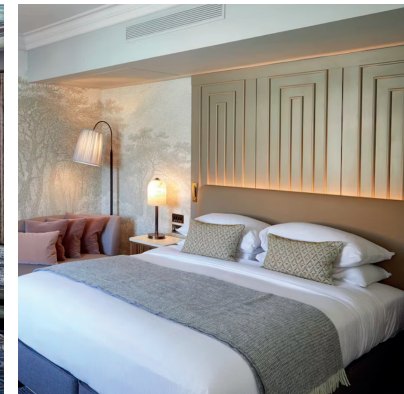

SOPWELL
HOUSE

ABOUT SOPWELL HOUSE

Sopwell House is a family-owned Georgian-style country house hotel in the beautiful Hertfordshire countryside. The hotel boasts a 12-acre property and is located only 20 minutes away from London. It features 126 bedrooms and suites, including 16 individually designed stylish Mews Suites accessed via private gates, and 15 flexible function suites for meetings and events.

- **Accessible location**
close to M1, M25, A1 and a short drive from London's airports. There are also direct trains from London to St Albans
- **Cottonmill Spa**
featuring a sauna, indoor pool, steam room and gym
- **Award winning Club at Cottonmill Spa**
with access to spa garden, whisper room and deep relaxation room
- **Two bar areas**
offering bespoke and handcrafted cocktails for post-event relaxation
- **Brasserie restaurant**
offering modern British and Mediterranean cuisines
- **Award-winning Omboo restaurant**
for Asian fusion dishes, available for exclusive private hire

REFURBISHMENTS OVER THE PAST 12 MONTHS

Reception area | Beautifully designed Octagon Bar
Over 40 bedrooms and suites | Vibrant lounge area

FOR MORE INFORMATION

events@sopwell-house.co.uk | +44 (0) 1727 864477 | www.sopwellhouse.co.uk/meet

OUR CONFERENCE ROOMS

An award-winning event venue, Sopwell House has 15 function suites that can host events of all sizes from formal meetings in our boardroom or product launches in our St Alban Suite. Function suites situated on the ground floor open onto a terrace overlooking the hotel's stunning gardens - an ideal break-out area during the spring and summer months.