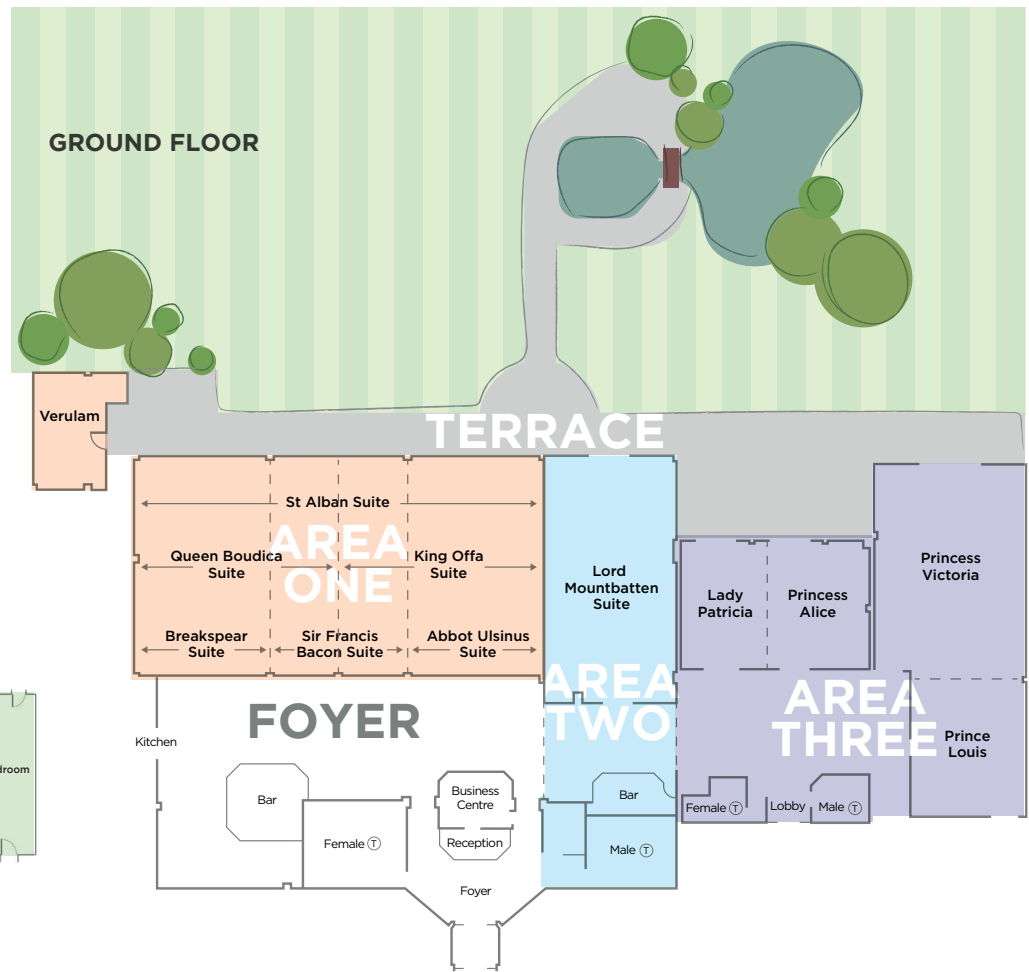

REFURBISHMENTS OVER THE PAST 12 MONTHS

Reception area | Beautifully designed Octagon Bar
Over 40 bedrooms and suites | Vibrant lounge area

FOR MORE INFORMATION

events@sopwell-house.co.uk | +44 (0) 1727 864477 | www.sopwellhouse.co.uk/meet

OUR CONFERENCE ROOMS

An award-winning event venue, Sopwell House has 15 function suites that can host events of all sizes from formal meetings in our boardroom or product launches in our St Alban Suite. Function suites situated on the ground floor open onto a terrace overlooking the hotel's stunning gardens - an ideal break-out area during the spring and summer months.

ROOM SIZES & CAPACITIES (NO. OF DELEGATES)

Room Name	Theatre F/P	Theatre B/P	Cabaret F/P	Cabaret B/P	C'Room F/P	C'Room B/P	Board-room	U-Shape	Reception	Lunch/ Dinner	Dinner Dance	Length ft/m	Width ft/m	Area ft ² /m ²	Height ft/m
Lord Mountbatten	100	60	50	42	40	30	40	30	110	80	60	46'9" 14.3	25'3" 7.7	118' 110.1	11'8" 3.6
Victoria/Louis combined	140	110	80	60	50	50	50	40	160	120	80	65'6" 20.0	27'2" 8.3	1784' 166	8'2" 2.5
Patricia/Alice combined	50	N/A	35	30	16	N/A	22	16	60	50	N/A	22'6" 6.9	34'1" 10.4	770' 71.76	8'2" 2.5
St. Alban Suite	380	320	180	140	160	120	110	70	700	300	250	74'9" 22.7	40'6" 12.3	3027' 271	11'8" - 14'1" 3.6 - 4.3
Verulam	20	N/A	N/A	N/A	N/A	N/A	7	N/A	20	10	N/A	20'0" 6.1	12'6" 3.8	250' 23.18	11'8" 3.6
Lady Pamela	N/A	N/A	N/A	N/A	N/A	N/A	14	N/A	N/A	N/A	N/A	25'8" 7.85	13'9" 4.2	353' 33.0	8'0" 2.44
Edwina Ashley	N/A	N/A	N/A	N/A	N/A	N/A	14	N/A	N/A	N/A	N/A	25'8" 7.85	13'4" 4.07	342' 32.0	8'0" 2.44
Sir Richard Lee	N/A	N/A	N/A	N/A	N/A	N/A	10	N/A	N/A	N/A	N/A	19'0" 5.8	15'5" 4.72	294' 27.4	8'0" 2.44
Lady Juliana Berners	N/A	N/A	N/A	N/A	N/A	N/A	Lounge	N/A	N/A	N/A	N/A	19'0" 5.8	15'5" 4.72	294' 27.4	8'0" 2.44
Juliana/Lee combined	N/A	N/A	N/A	N/A	N/A	N/A	20	N/A	N/A	N/A	N/A	19'0" 5.8	15'5" 4.72	294' 27.4	8'0" 2.44
The Boardroom	N/A	N/A	N/A	N/A	N/A	N/A	14	N/A	N/A	14	N/A	29'8" 9.0	16'0" 4.9	475' 44.1	6'2" - 8'8" 1.85 - 2.7